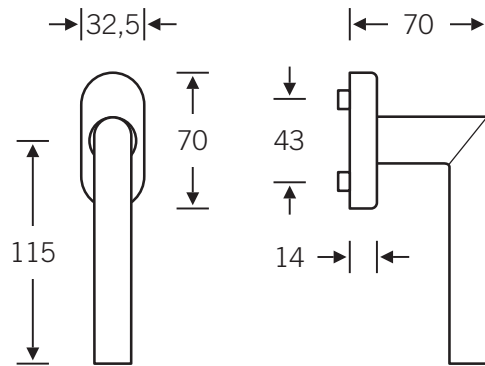

Tanner Windows • Standard Window Handle
FSB – Model: 34 1076 in Stainless Steel

Websites with other handle:

FSB (one of our standard hardware supplier):

<https://www.fsb.de/en/products/range/mod.jsp?a=mo01e&m=de>

Most European window and door hardware can be incorporated – please brows the internet or ask for other hardware manufacturer.