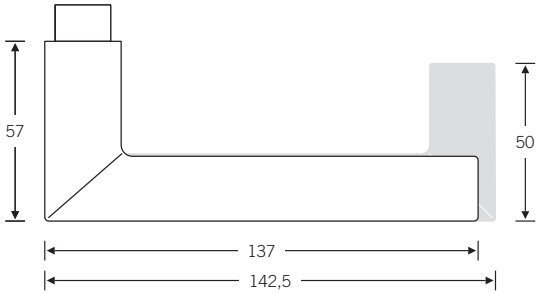

Tanner Windows • Standard Door Handle
FSB – Model 10 1076 in Stainless Steel (shown with 'Rosette')

Other Finishes: **Bronze and Brass**

FSB – Model 10 1076 in Stainless Steel (shown with 'Long Shield')